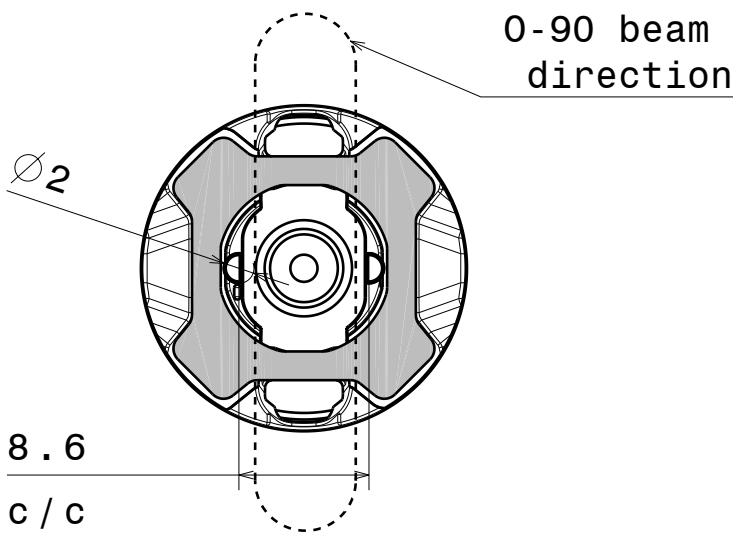

D C B A

4

Isometric view

3

2

Materials:
 Lens: PMMA
 Holder: PC white
 Tape: PU FOAM

This drawing is our property.
 It can't be reproduced
 or communicated without
 our written agreement.

Ledil Oy
 Salorankatu 10
 FIN-24100 SALO
 Finland

DRAWING TITLE

Datasheet LR2-ES series

DRAWN BY ah	DATE 27.1.2012
CHECKED BY sn	DATE 27.1.2012
DESIGNED BY pl	DATE 27.08.2010

SIZE A4	DRAWING NUMBER	REV 3
SCALE 1:1	WEIGHT (g)	SHEET 1/1

1

1

D A