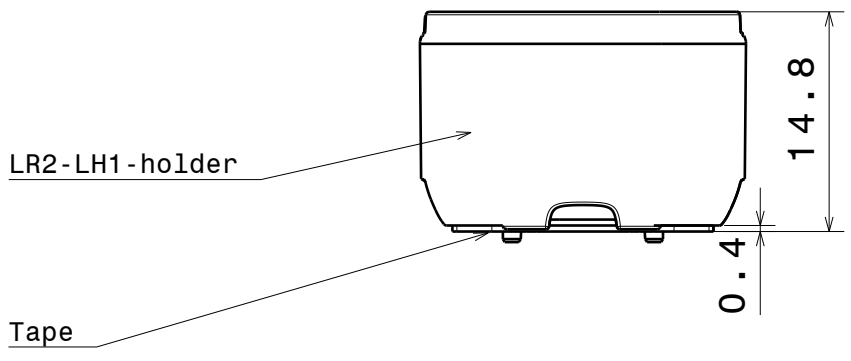

D C B A

4

Isometric view

3

2

Materials:
 Lens: PMMA
 Holder: PC white
 Tape: PU FOAM

This drawing is our property.
 It can't be reproduced
 or communicated without
 our written agreement.

Ledil Oy
 Salorankatu 10
 FIN-24100 SALO
 Finland

DRAWING TITLE

Datasheet LR2-ES series

DRAWN BY ah	DATE 27.1.2012
CHECKED BY sn	DATE 27.1.2012
DESIGNED BY pl	DATE 27.08.2010

SIZE A4	DRAWING NUMBER	REV 3
SCALE 1:1	WEIGHT (g)	SHEET 1/1

1

1

D A