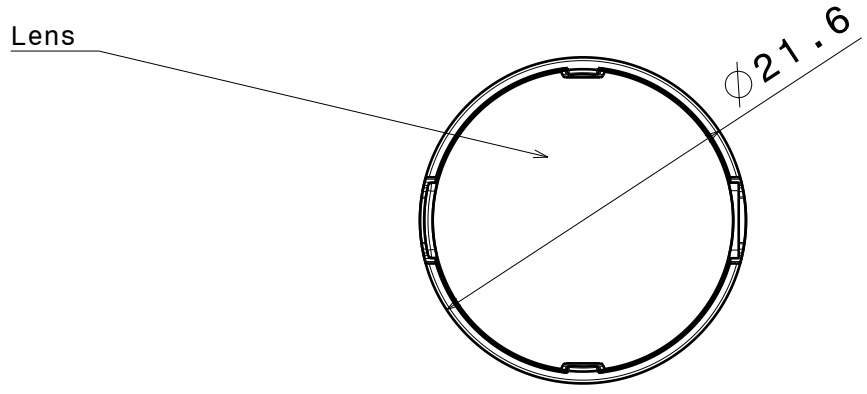

D C B A

4

Isometric view

3

2

Materials:
 Lens: PMMA
 Holder: PC white
 Tape: PU FOAM

This drawing is our property.
 It can't be reproduced
 or communicated without
 our written agreement.

Ledil Oy
 Salorankatu 10
 FIN-24100 SALO
 Finland

DRAWING TITLE

Datasheet LR2-ES series

DRAWN BY ah	DATE 27.1.2012
CHECKED BY sn	DATE 27.1.2012
DESIGNED BY pl	DATE 27.08.2010

SIZE A4	DRAWING NUMBER	REV 3
SCALE 1:1	WEIGHT (g)	SHEET 1/1

1

1

D A