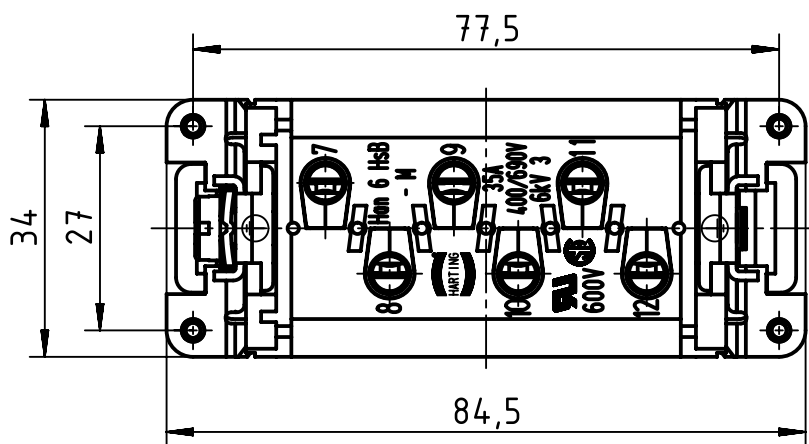

A

B

C

D

| | | | | | | |
|-------------------------------------------------------------------------------------|----------------------------------------------|----------------------------------------------|------------------------------|-----------------------------|----------------------------------------------------------|------------------------|
|  | All Dimensions in mm Original Size DIN A4 | Scale 1:1 | Free size tol. | | Ref. | |
| | All rights reserved Department EL PD - DE | Created by HOLLERT | Inspected by HERBRECHTSME | Standardisation SCHMIDTM | Date 2014-01-09 | State Final Release |
| HARTING Electric GmbH & Co. KG D-32339 Espelkamp | | Title Han HsB 06 Pos. M Insert Screw 7-12 | | | Doc-Key / ECM-Nr. 100217751/UGD/003/B 500000070075 | |
| | | Type TB | Number 09 31 006 2611 | | Rev. B | Page 1/1 |