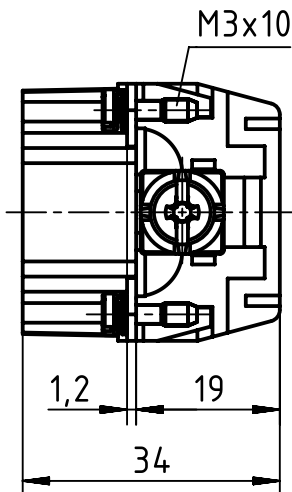

A

B

C

D

| | | | | | | |
|-------------------------------------------------------------------------------------|----------------------------------------------|----------------------------------------------|------------------------------|-----------------------------|----------------------------------------------------------|------------------------|
|  | All Dimensions in mm Original Size DIN A4 | Scale 1:1 | Free size tol. | | Ref. | |
| | All rights reserved Department EL PD - DE | Created by HOLLERT | Inspected by HERBRECHTSME | Standardisation SCHMIDTM | Date 2014-01-09 | State Final Release |
| HARTING Electric GmbH & Co. KG D-32339 Espelkamp | | Title Han HsB 06 Pos. M Insert Screw 7-12 | | | Doc-Key / ECM-Nr. 100217751/UGD/003/B 500000070075 | |
| | | Type TB | Number 09 31 006 2611 | | Rev. B | Page 1/1 |