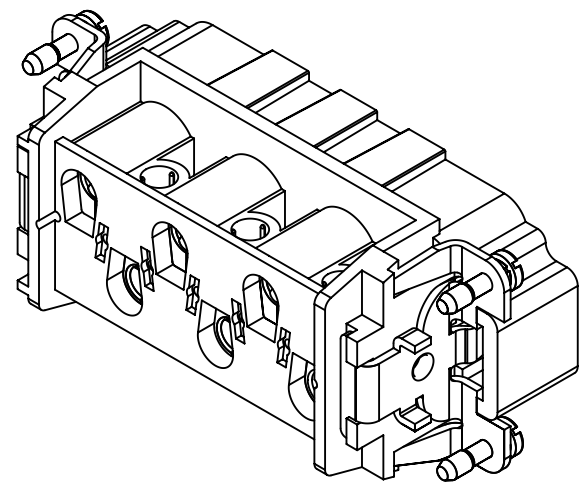

A

B

C

D

| | | | | | | |
|-------------------------------------------------------------------------------------|----------------------------------------------|----------------------------------------------|------------------------------|-----------------------------|----------------------------------------------------------|------------------------|
|  | All Dimensions in mm Original Size DIN A4 | Scale 1:1 | Free size tol. | | Ref. | |
| | All rights reserved Department EL PD - DE | Created by HOLLERT | Inspected by HERBRECHTSME | Standardisation SCHMIDTM | Date 2014-01-09 | State Final Release |
| HARTING Electric GmbH & Co. KG D-32339 Espelkamp | | Title Han HsB 06 Pos. M Insert Screw 7-12 | | | Doc-Key / ECM-Nr. 100217751/UGD/003/B 500000070075 | |
| | | Type TB | Number 09 31 006 2611 | | Rev. B | Page 1/1 |