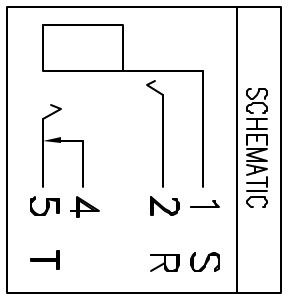

HOLE LAYOUT
(TOP VIEW)

SPECIFICATIONS:
 RATING: 12V DC @ 1A
 CONTACT RESISTANCE:
 30 MOHMS MAX
 INSULATION RESISTANCE:
 100 MOHMS MIN @ 500V DC
 WITHSTAND VOLTAGE:
 500V AC FOR 1 MINUTE
 LIFE: 5,000 CYCLES

DRAWN BY: APPROVED BY: SCALE: 3X