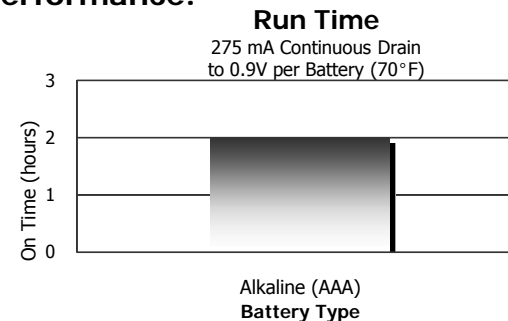

Performance:

Before Using Your Flashlight:
Please read all instructions and cautionary markings on the package and light

Important Notice

This datasheet contains information specific to products manufactured at the time of its publication

Contents herein do not constitute a warranty
©Energizer / All Rights Reserved