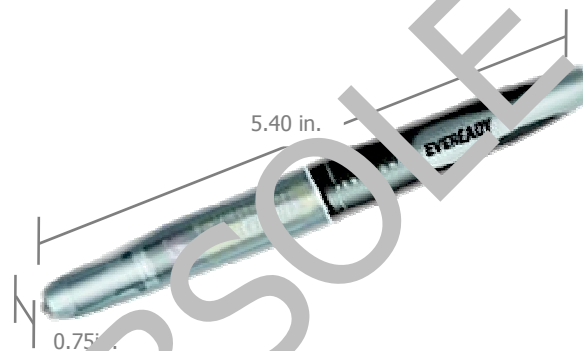

P211

HANDY

- Pocket clip keeps light close at hand

CONVENIENT

- Push button switch for easy use

DURABLE

- Aluminum barrel is strong yet lightweight

Easy to keep at hand and easy to use, the P211 features a twist switch and a handy pocket clip. It is lightweight and sturdy, a portable solution for close-up lighting.

Product Detail:

Designation:	Eveready Penlight
Model:	P211
Color:	Black
Power Source:	Two "AAA"
ANSI/NEDA:	24 Series
Lamp:	TI-3/4
Lamp Rating:	2.4V, 0.275A
Lamp Life:	10 Hours
Lamp Output:	5.5 Lumens
Typical Weight:	8.8 grams (0.3 oz.) (without batteries)
Dimensions (in.):	5.40 x 0.75