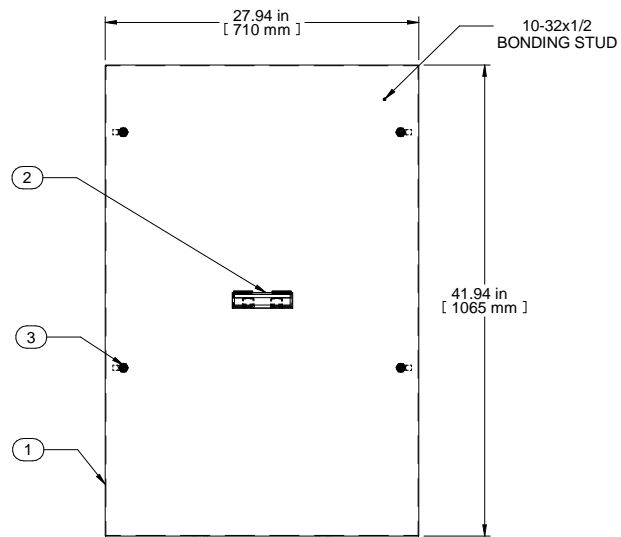

FRONT VIEW

Item Number	Title	Quantity
1	C4 - SOLID SIDE PANEL	1
2	BLACK PLASTIC HANDLE	1
3	SLOTTED 1/4 TURN LATCH	4

PART NUMBERS

C4SP4231SBK1 | PAINTED BLACK TEXTURED

NOTES

Side Panels Sold in Pairs

1/4 Turn Locks Available

Français

Pour tous les détails sur nos produits,

svp veuillez consulter notre site www.hammondmfg.com

Les données sont sujettes à changement sans préavis.