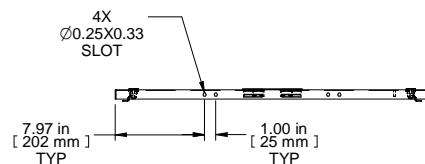

BOTTOM VIEW